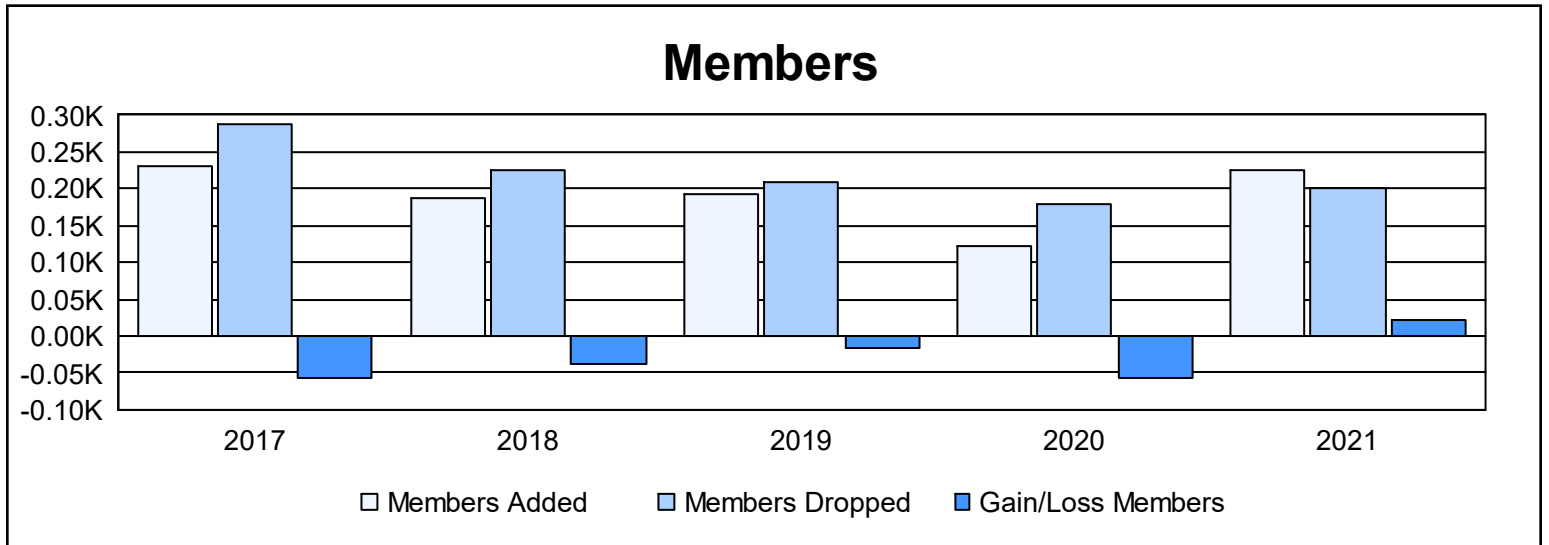

Year	New Clubs	Dropped Clubs	Gain/ Loss Clubs	New Members	Charter Members	Reinstate Members	Transfer Members	Total Member Added	Total Members Dropped	Gain/ Loss Members
2016-2017	1	5	-4	123	50	11	47	231	288	-57
2017-2018	0	2	-2	152	9	8	18	187	226	-39
2018-2019	1	2	-1	139	24	5	25	193	208	-15
2019-2020	0	1	-1	97	0	6	20	123	180	-57
2020-2021	3	0	3	129	71	10	14	224	201	23
<b>Average</b>	<b>1</b>	<b>2</b>	<b>-1</b>	<b>128</b>	<b>31</b>	<b>8</b>	<b>25</b>	<b>192</b>	<b>221</b>	<b>-29</b>

### Membership Composition June 2021 Cumulative