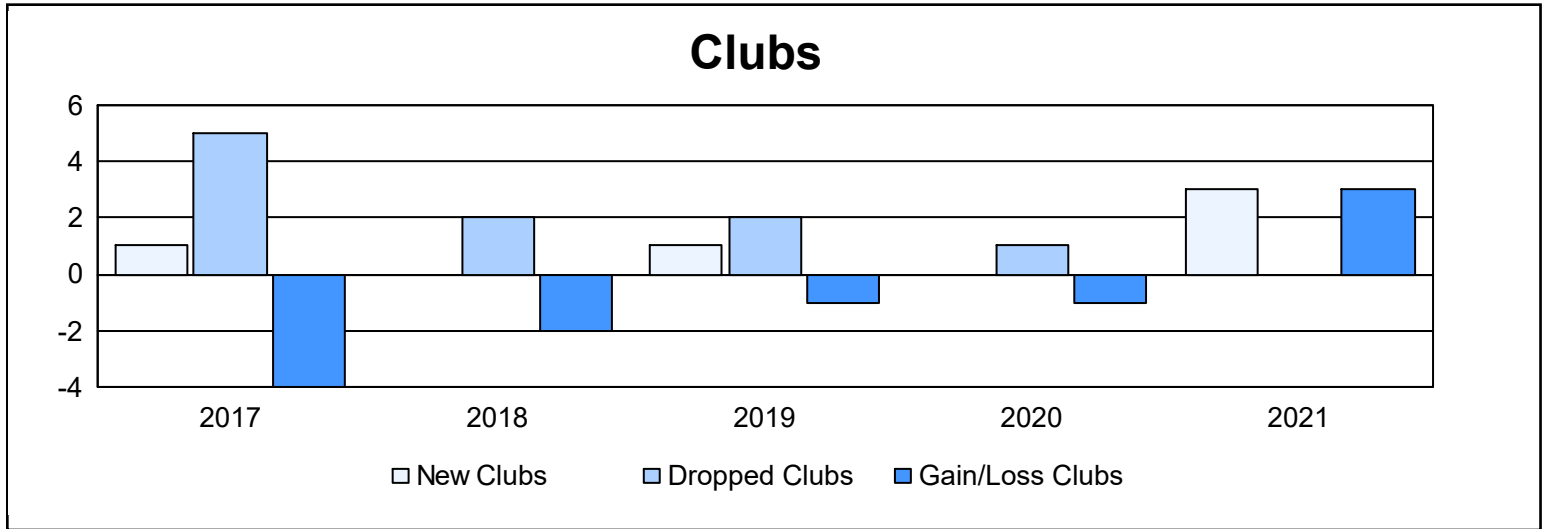

Year	New Clubs	Dropped Clubs	Gain/ Loss Clubs	New Members	Charter Members	Reinstate Members	Transfer Members	Total Member Added	Total Members Dropped	Gain/ Loss Members
2016-2017	1	5	-4	123	50	11	47	231	288	-57
2017-2018	0	2	-2	152	9	8	18	187	226	-39
2018-2019	1	2	-1	139	24	5	25	193	208	-15
2019-2020	0	1	-1	97	0	6	20	123	180	-57
2020-2021	3	0	3	129	71	10	14	224	201	23
<b>Average</b>	<b>1</b>	<b>2</b>	<b>-1</b>	<b>128</b>	<b>31</b>	<b>8</b>	<b>25</b>	<b>192</b>	<b>221</b>	<b>-29</b>

### Membership Composition June 2021 Cumulative