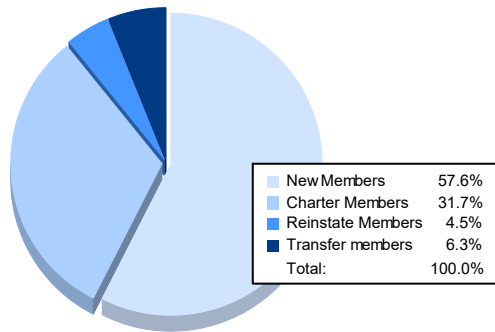

Year	New Clubs	Dropped Clubs	Gain/ Loss Clubs	New Members	Charter Members	Reinstate Members	Transfer Members	Total Member Added	Total Members Dropped	Gain/ Loss Members
2016-2017	1	5	-4	123	50	11	47	231	288	-57
2017-2018	0	2	-2	152	9	8	18	187	226	-39
2018-2019	1	2	-1	139	24	5	25	193	208	-15
2019-2020	0	1	-1	97	0	6	20	123	180	-57
2020-2021	3	0	3	129	71	10	14	224	201	23
<b>Average</b>	<b>1</b>	<b>2</b>	<b>-1</b>	<b>128</b>	<b>31</b>	<b>8</b>	<b>25</b>	<b>192</b>	<b>221</b>	<b>-29</b>

### Membership Composition June 2021 Cumulative

### Gender Composition June 2021 Cumulative